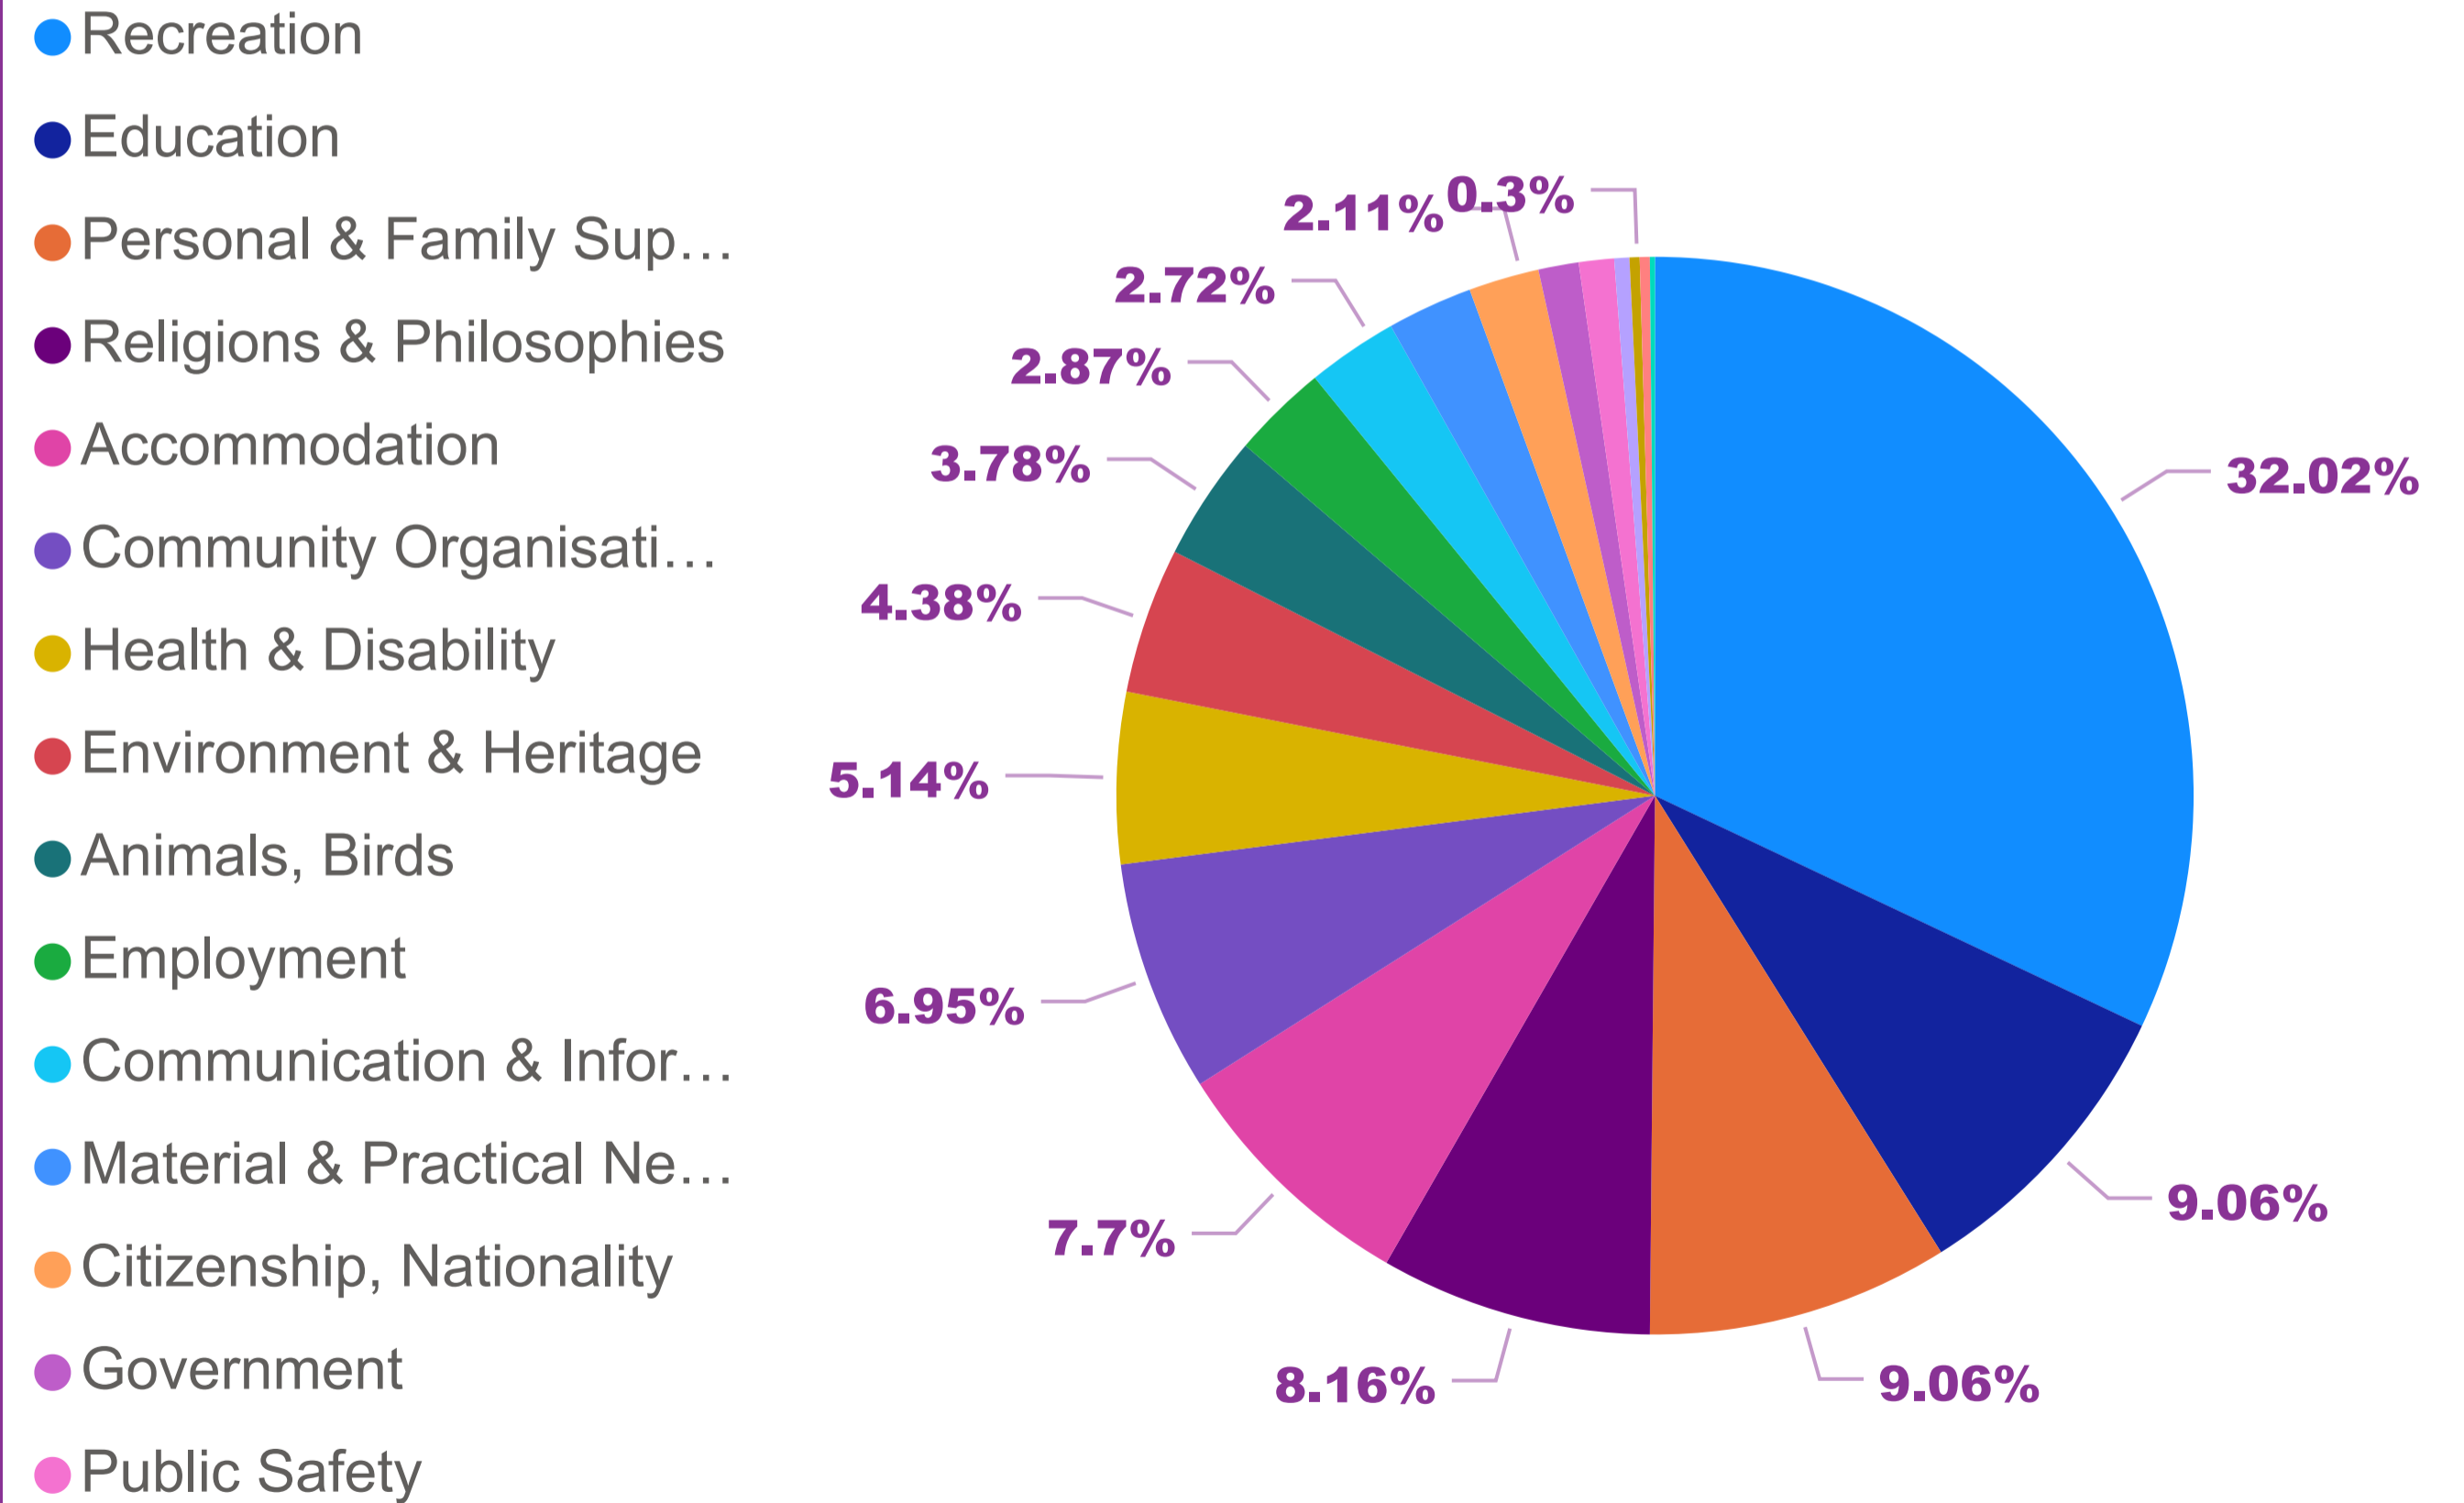

Port Adelaide Enfield - Organisation Count by Primary Category (FY 2021-2022)

% Sessions by Primary Category

Port Adelaide Enfield - Sessions by Organisation (FY 2021-2022)

FY 2011-2022

Primary Category, Organization

Organization	Sum of Sessions
Aboriginal Hostels Limited	204
Adelaide Academy of Irish Dancing & Performing Arts	11
Adelaide Business Hub	1
Adelaide City Women's Football Club	16
Adelaide Country Music Club Inc.	42
Adelaide Croatia Raiders Soccer Club	20
Adelaide Detector Club Inc.	467
Adelaide Folkloric Society	8
Adelaide Kite Flyers Association	82
Adelaide Masters Cycling Club Inc.	8
Adelaide Olympic Football Club	32
Adelaide Outriggers Canoe Club Inc.	31
Adelaide Smallbore Rifle Club Inc.	23
Adelaide Speedboat Club Inc.	136
Adelaide Sword Academy	80
Adelaide Training & Employment Centre	20
Adelaide Victory Soccer Club	25
Adelaide West Special Education Centre	32
Al-Anon Alateen Family Groups - Kilburn	1
Al-Anon Family Groups - Semaphore Serenity	11
Total	38071