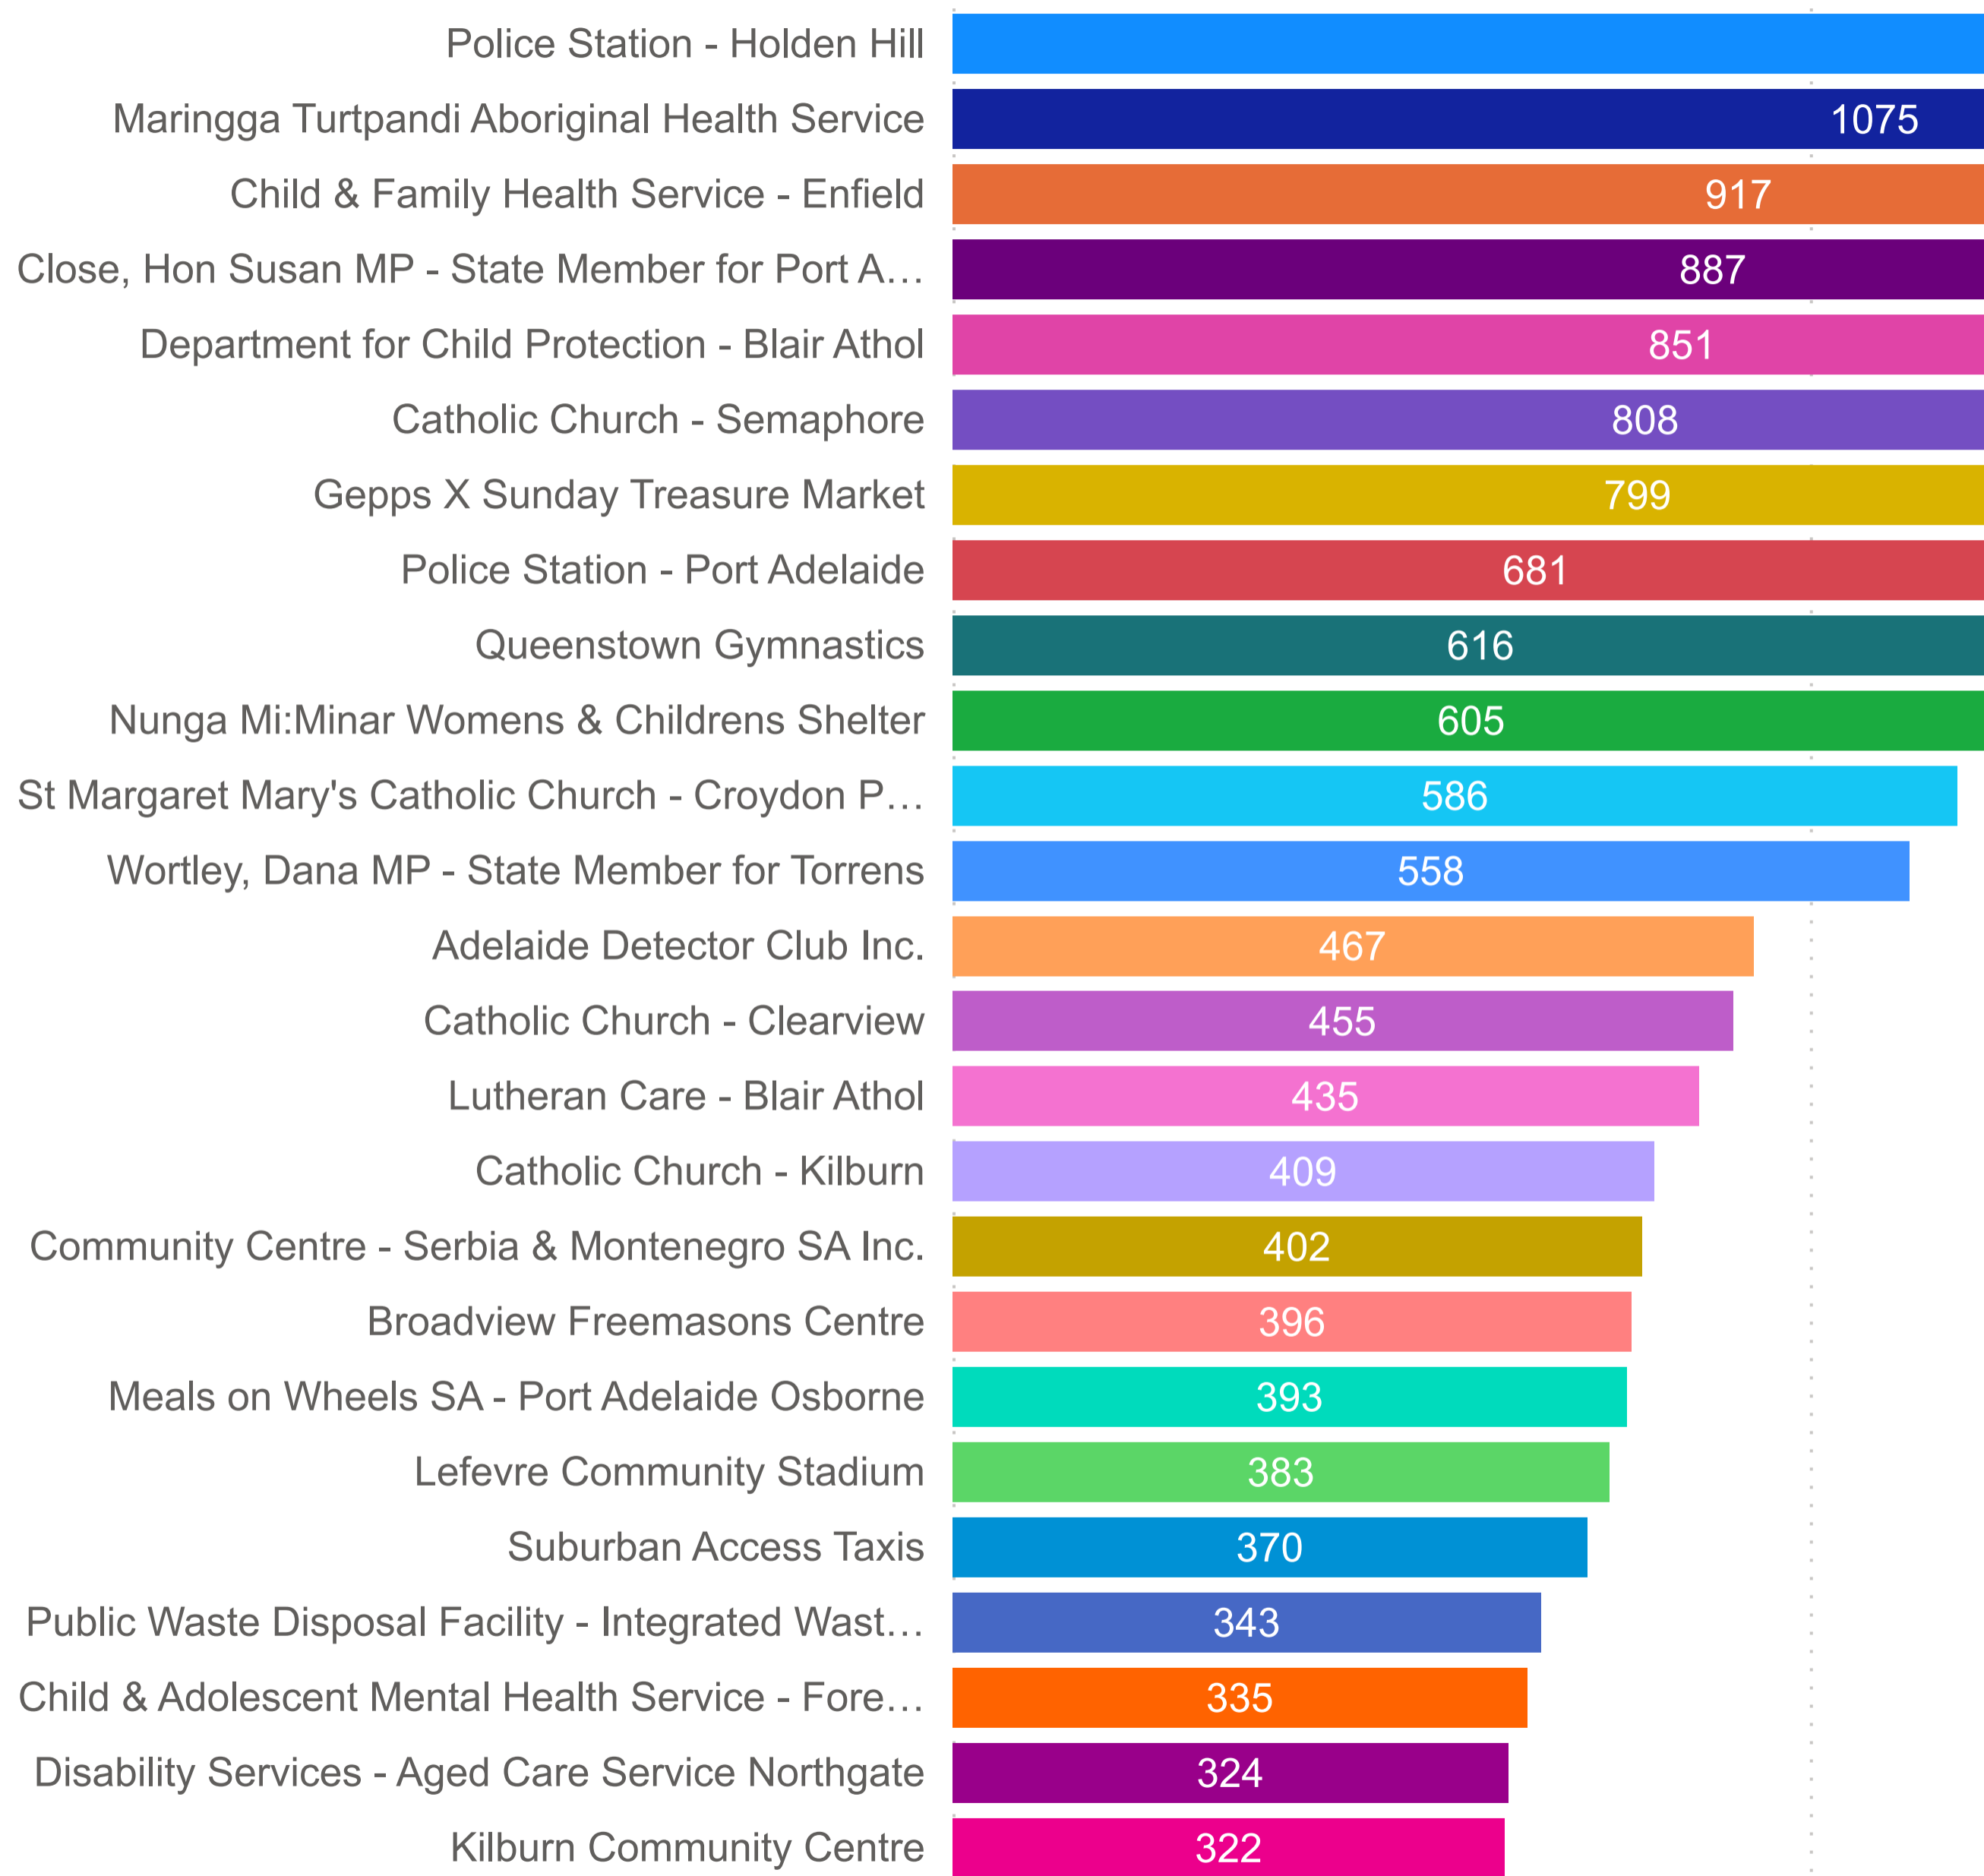

Port Adelaide Enfield - Organisation Count by Primary Category (FY 2021-2022)

% Sessions by Primary Category

Port Adelaide Enfield - Sessions by Organisation (FY 2021-2022)

FY 2011-2022

Primary Category, Organization

- ▶ Accommodation
- ▶ Animals, Birds
- ▶ Citizenship, Nationality
- ▶ Communication & Information Services
- ▶ Community Organisation & Development
- ▶ Education
- ▶ Employment
- ▶ Environment & Heritage
- ▶ Finance, Income, Business
- ▶ Government
- ▶ Health & Disability
- ▶ Law & Justice
- ▶ Material & Practical Needs
- ▶ Personal & Family Support
- ▶ Public Safety
- ▶ Recreation
- ▶ Religions & Philosophies
- ▶ Rural Organisation & Development

Organization	Sum of Sessions
Aboriginal Hostels Limited	204
Adelaide Academy of Irish Dancing & Performing Arts	11
Adelaide Business Hub	1
Adelaide City Women's Football Club	16
Adelaide Country Music Club Inc.	42
Adelaide Croatia Raiders Soccer Club	20
Adelaide Detector Club Inc.	467
Adelaide Folkloric Society	8
Adelaide Kite Flyers Association	82
Adelaide Masters Cycling Club Inc.	8
Adelaide Olympic Football Club	32
Adelaide Outriggers Canoe Club Inc.	31
Adelaide Smallbore Rifle Club Inc.	23
Adelaide Speedboat Club Inc.	136
Adelaide Sword Academy	80
Adelaide Training & Employment Centre	20
Adelaide Victory Soccer Club	25
Adelaide West Special Education Centre	32
Al-Anon Alateen Family Groups - Kilburn	1
Al-Anon Family Groups - Semaphore Serenity	11
Total	38071