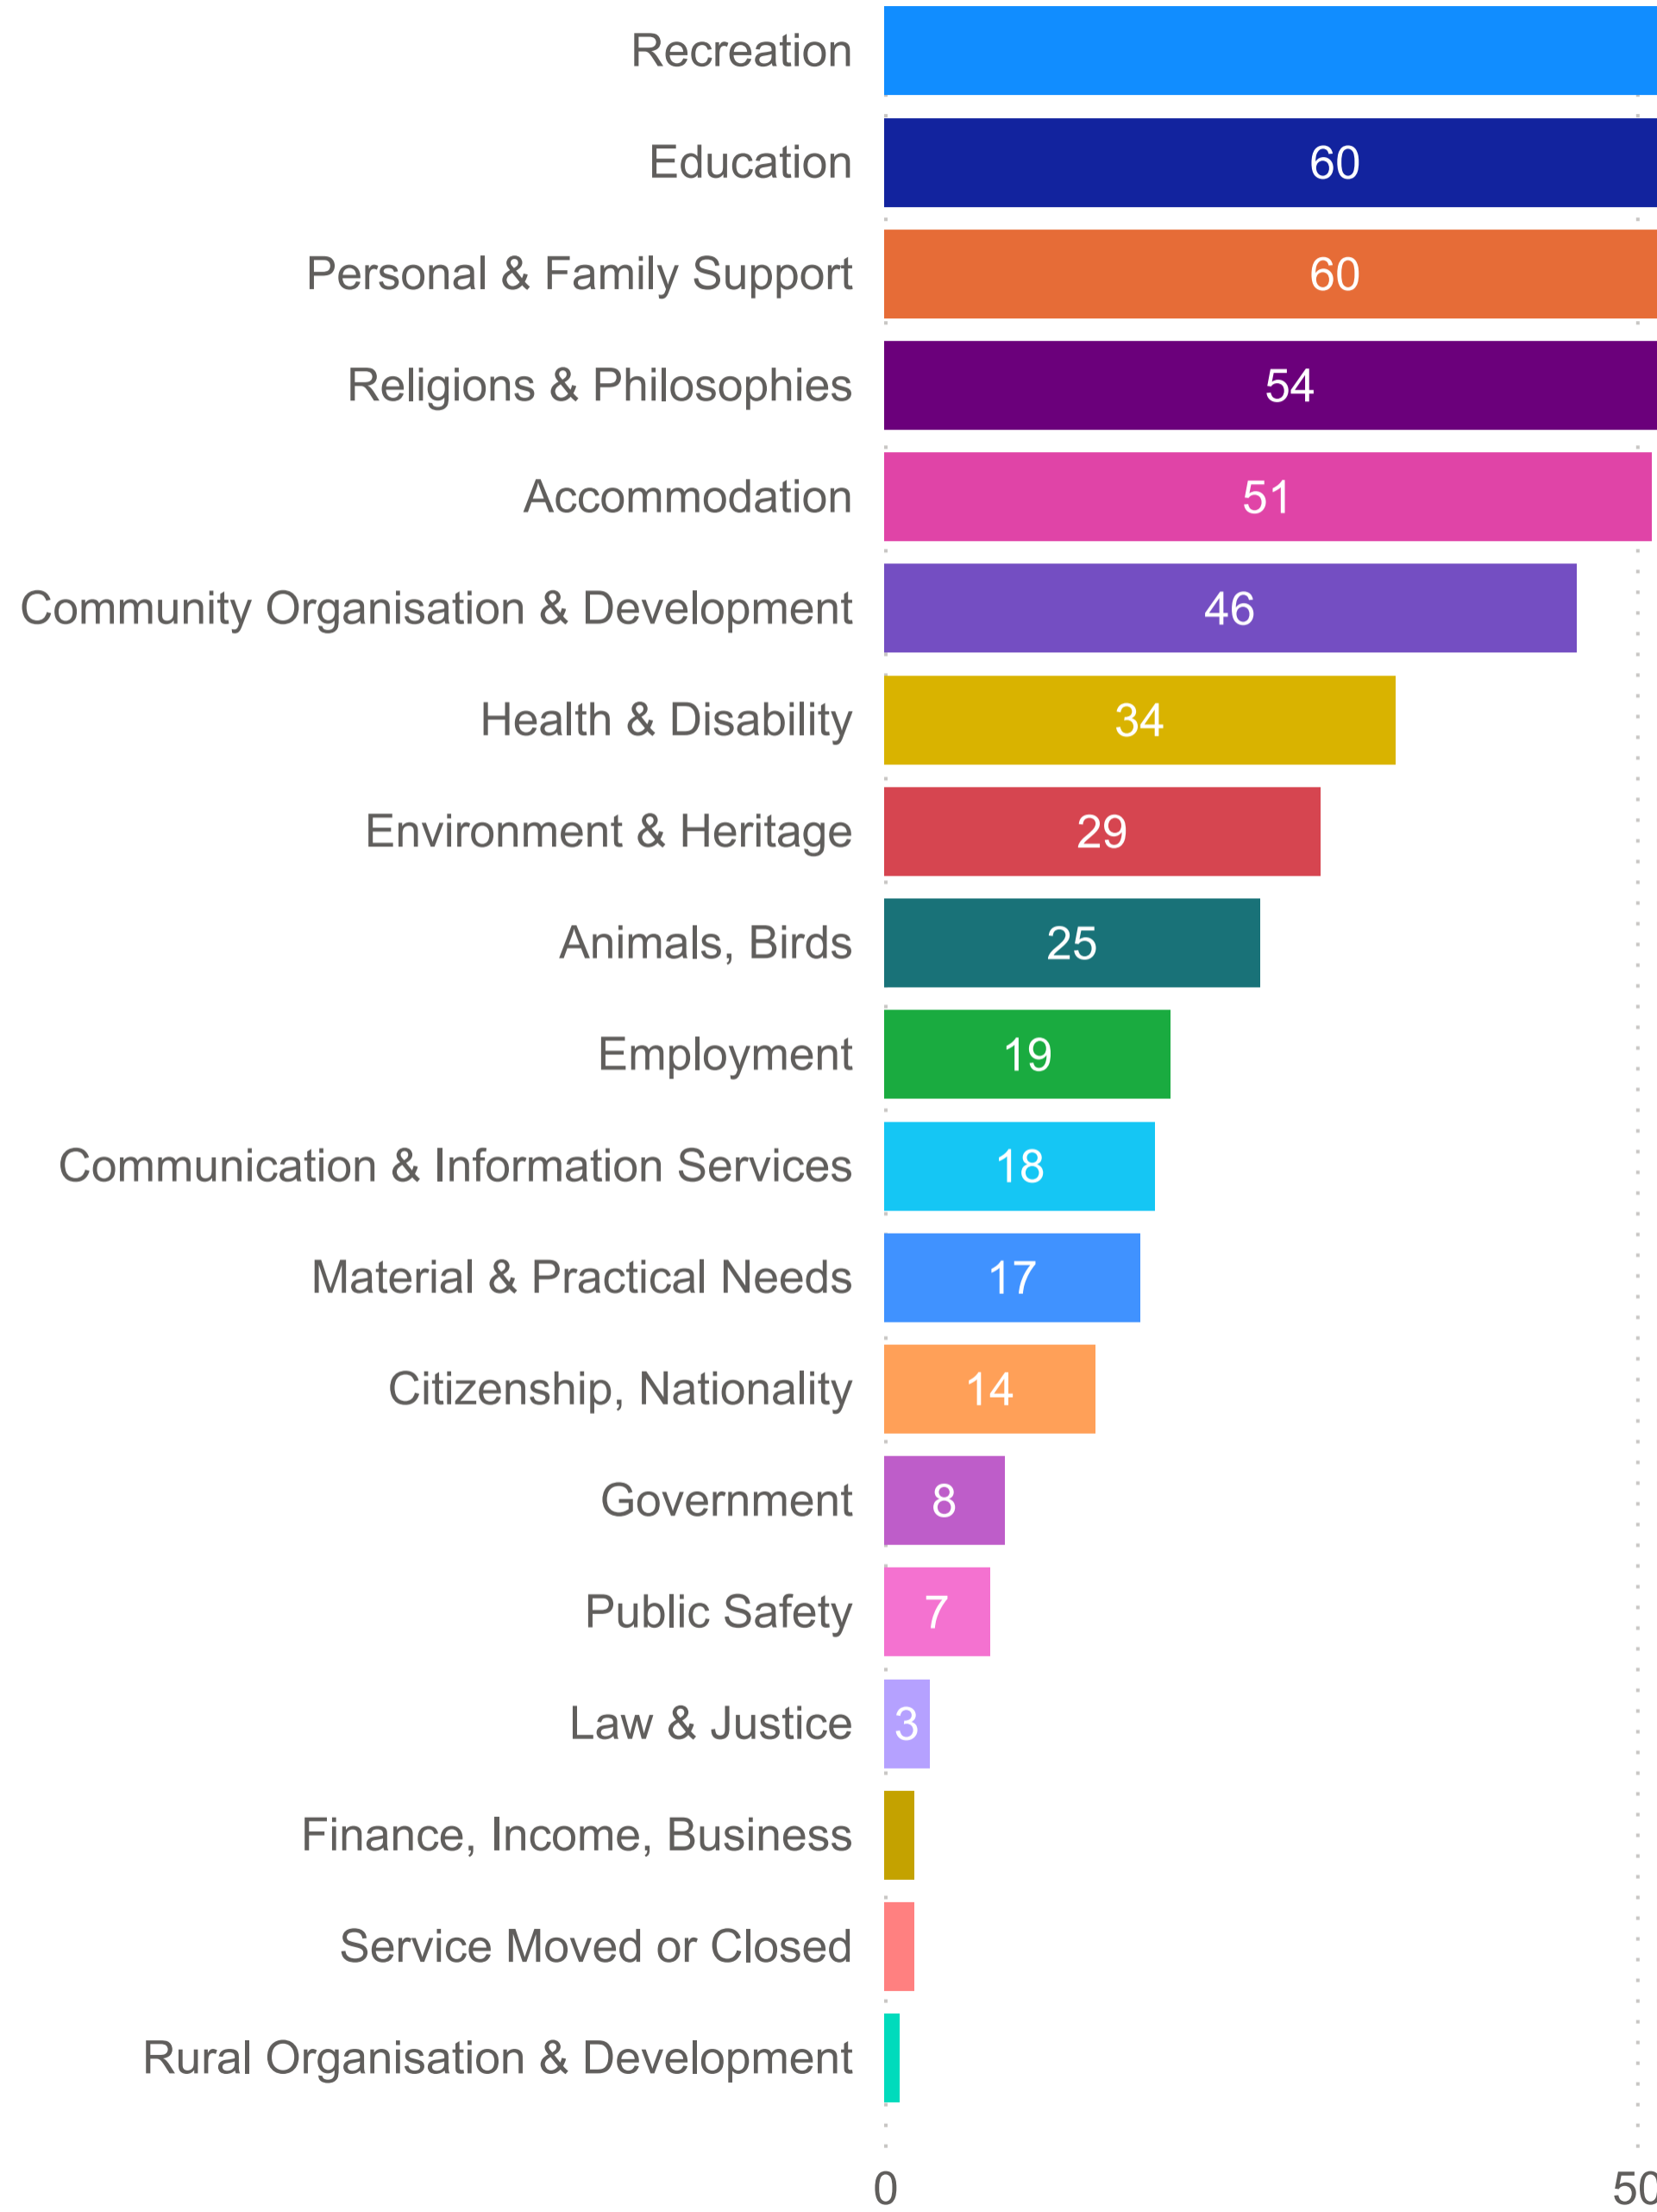

Port Adelaide Enfield - Organisation Count by Primary Category (FY 2021-2022)

% Sessions by Primary Category

Port Adelaide Enfield - Sessions by Organisation (FY 2021-2022)

FY 2011-2022

Primary Category, Organization

- ▶ Accommodation
- ▶ Animals, Birds
- ▶ Citizenship, Nationality
- ▶ Communication & Information Services
- ▶ Community Organisation & Development
- ▶ Education
- ▶ Employment
- ▶ Environment & Heritage
- ▶ Finance, Income, Business
- ▶ Government
- ▶ Health & Disability
- ▶ Law & Justice
- ▶ Material & Practical Needs
- ▶ Personal & Family Support
- ▶ Public Safety
- ▶ Recreation
- ▶ Religions & Philosophies
- ▶ Rural Organisation & Development