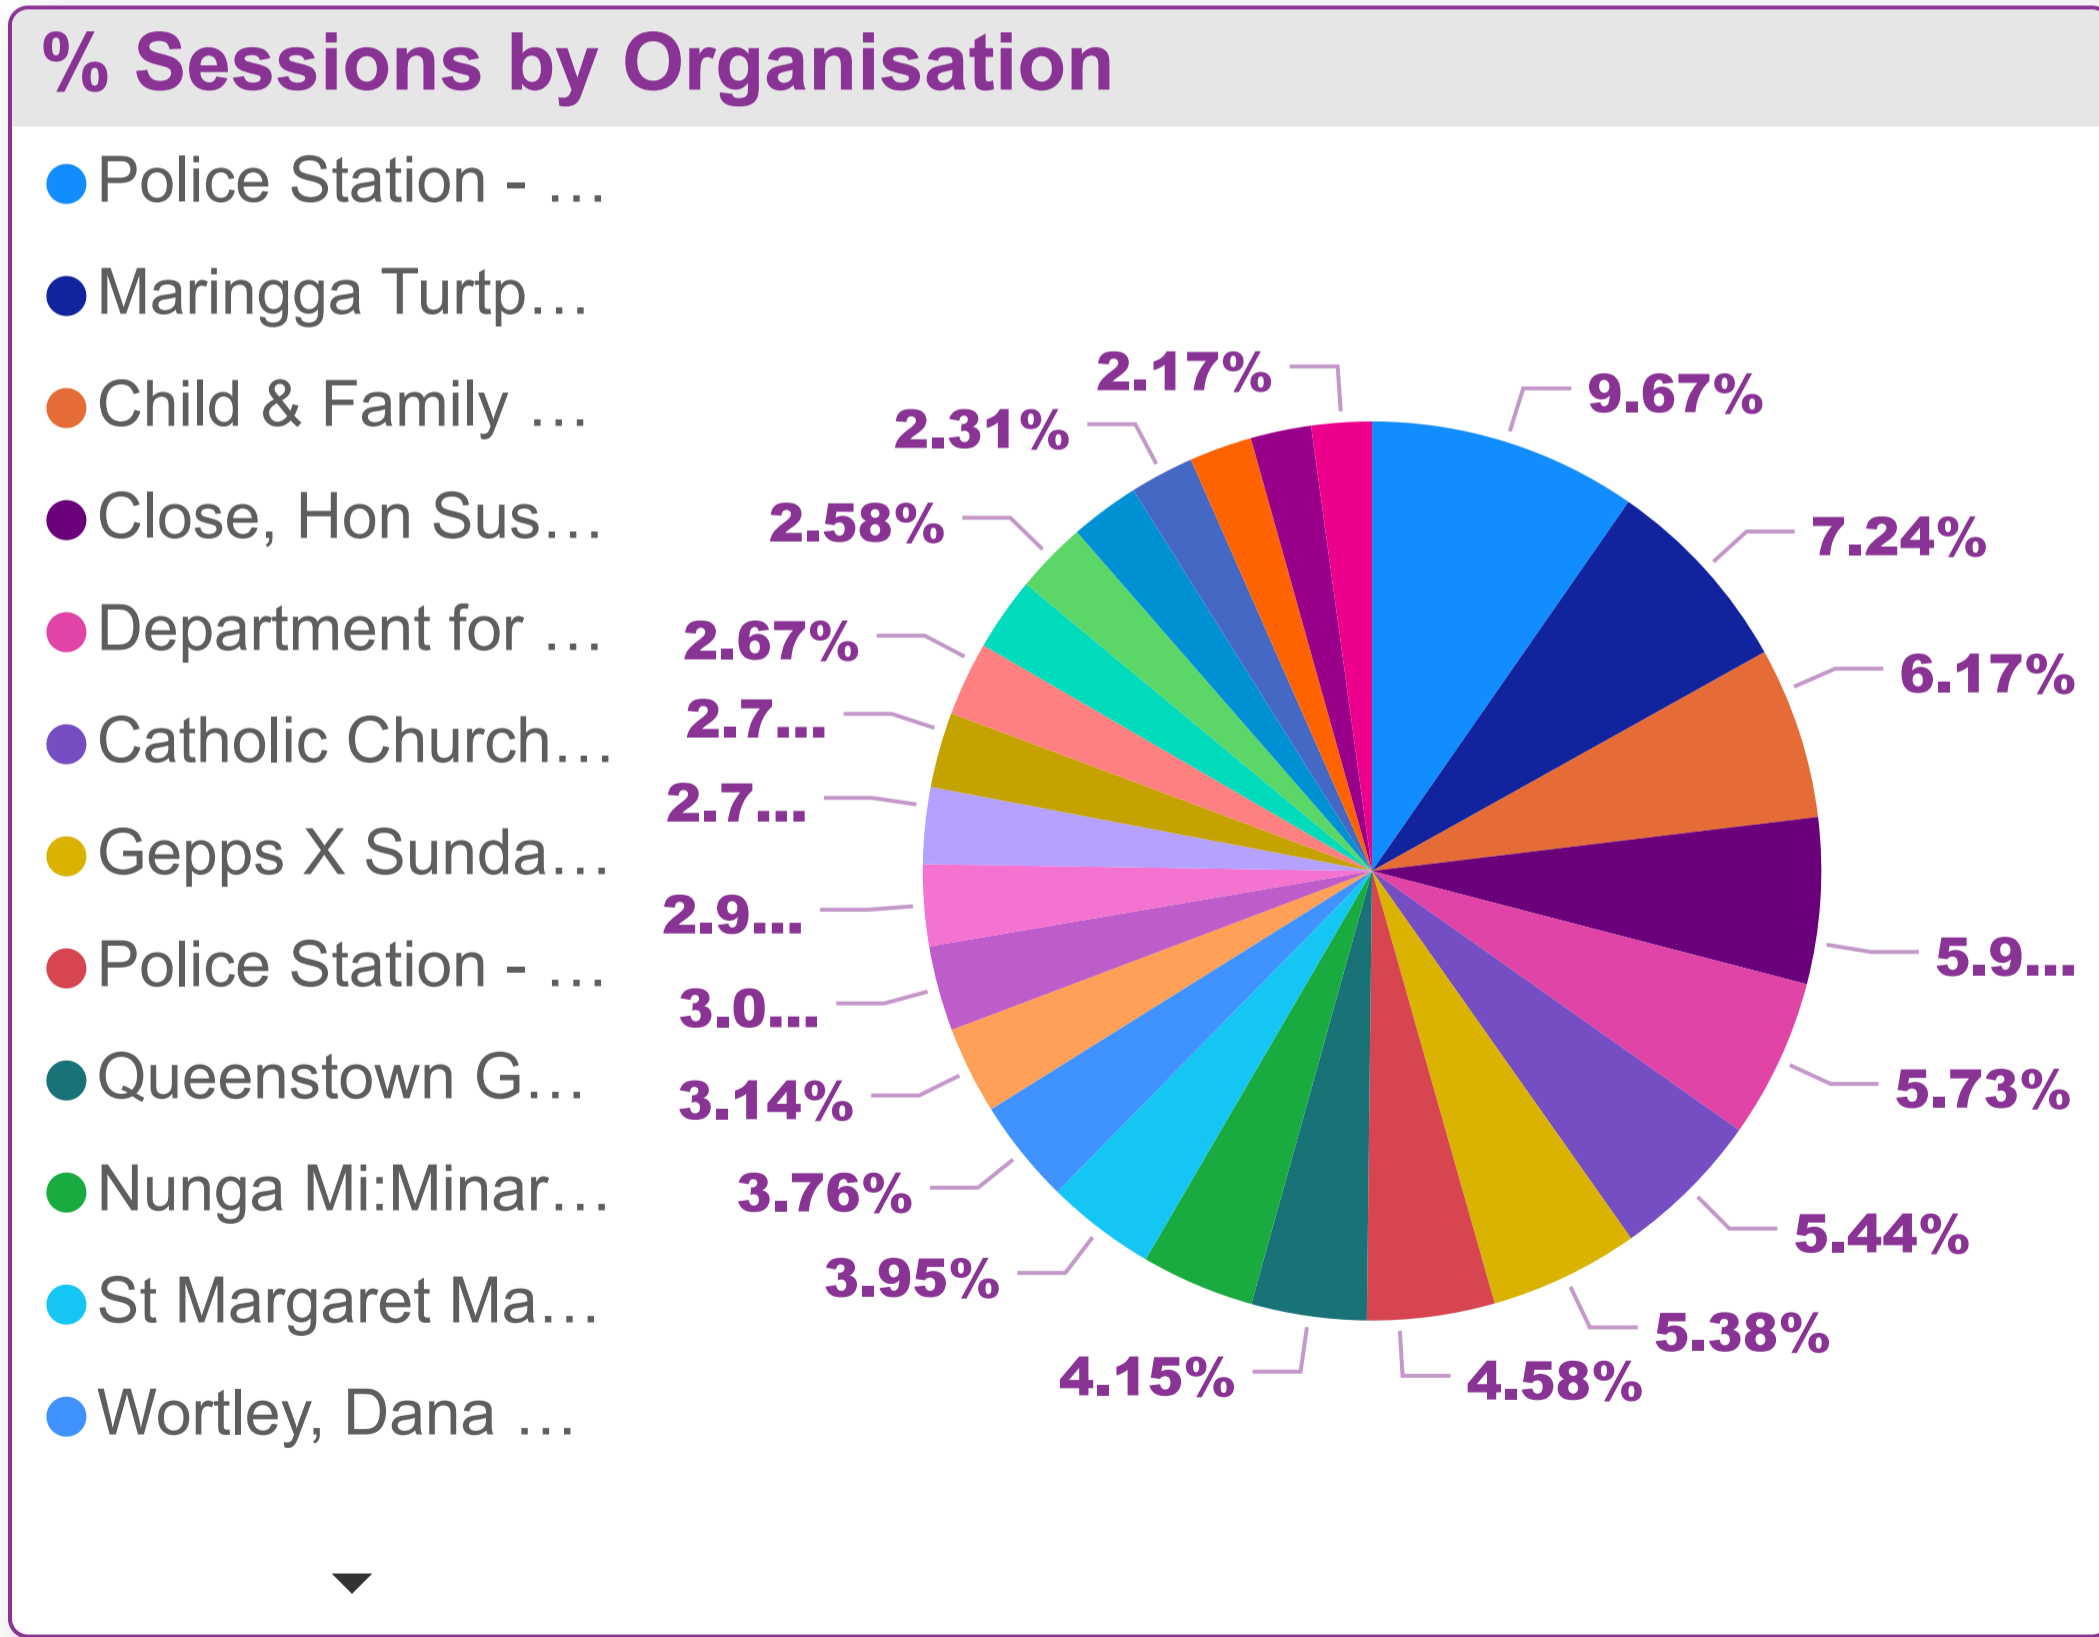

Port Adelaide Enfield - Organisation Count by Primary Category (FY 2021-2022)

% Sessions by Primary Category

Port Adelaide Enfield - Sessions by Organisation (FY 2021-2022)

FY 2011-2022

Primary Category, Organization